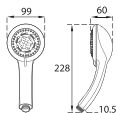

## thermostatic electric shower

electric showers

Dimensions given are approximate

Temperature Control	Thermostatic
Power Ratings	8.5 kW, 9.5 kW, 10.5 kW
Inlet Connection	15mm compression
Water Entry Points	Top, bottom, back (right hand side unit)
Cable Entry Points	Top, bottom, back (right hand side unit)
Outlet Connection	1/2" BSP
Plumbing System	Cold water only
Minimum Running Pressure/Flow	1 Bar @ 8 l/min and 1.5 Bar @ 11 l/min for 10.5 kW
Maximum Static Pressure	10 Bar
Surface Mounted Only	
Approvals, Complies with BEAB, CE, BSI kite mark	
Guarantee	2 years