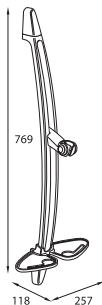

## thermostatic electric shower

electric showers

Dimensions given are approximate

Temperature Control	Thermostatic
Power Ratings	8.5 kW, 9.5 kW, 10.5 kW
Inlet Connection	15mm compression
Water Entry Points	Top, bottom, back (right hand side unit)
Cable Entry Points	Top, bottom, back (right hand side unit)
Outlet Connection	1/2" BSP
Plumbing System	Cold water only
Minimum Running Pressure/Flow	1 Bar @ 8 l/min and 1.5 Bar @ 11 l/min for 10.5 kW
Maximum Static Pressure	10 Bar
Surface Mounted Only	
Approvals, Complies with BEAB, CE, BSI kite mark	
Guarantee	2 years

### Operating Features

- Thermostatic temperature control
- Push button Start/Stop with phased shutdown
- Push button power control
- Separate temperature control
- LCD indicating
  - Precise temperature
  - Movement up or down of temperature
  - Shutting down
  - Low water pressure
  - When showerhead needs cleaning
- Rub clean showerhead
  - 5 spray pattern

Finish	Power	Code
White	8.5 kW	SP1148SI
White	9.5 kW	SP1149SI
White	10.5 kW	SP1141SI