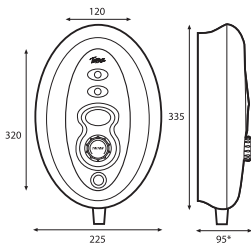

## thermostatic electric shower

electric showers

Dimensions given are approximate

Temperature Control	Thermostatic
Power Ratings	8.5 kW, 9.5 kW, 10.5 kW
Inlet Connection	15mm compression
Water Entry Points	Top, bottom, back (right hand side unit)
Cable Entry Points	Top, bottom, back (right hand side unit)
Outlet Connection	1/2" BSP
Plumbing System	Cold water only
Minimum Running Pressure/Flow	1 Bar @ 8 l/min and 1.5 Bar @ 11 l/min for 10.5 kW
Maximum Static Pressure	10 Bar
Surface Mounted Only	
Approvals, Complies with BEAB, CE, BSI kite mark	
Guarantee	2 years

Finish	Power	Code
White	8.5 kW	SP1148SI
White	9.5 kW	SP1149SI
White	10.5 kW	SP1141SI